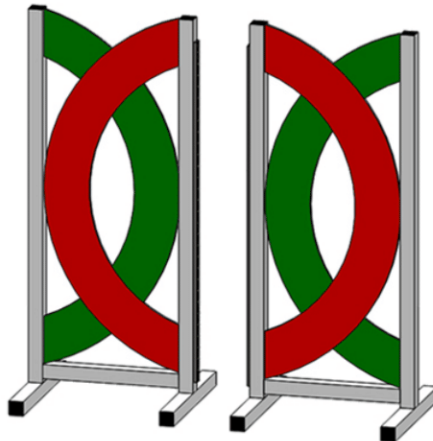

GP ALU WOOD - Design 103