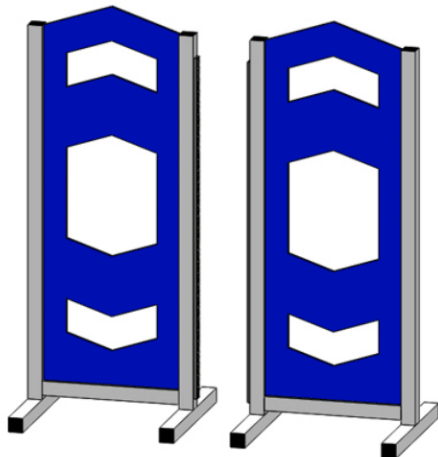

GP ALU WOOD - Design 105