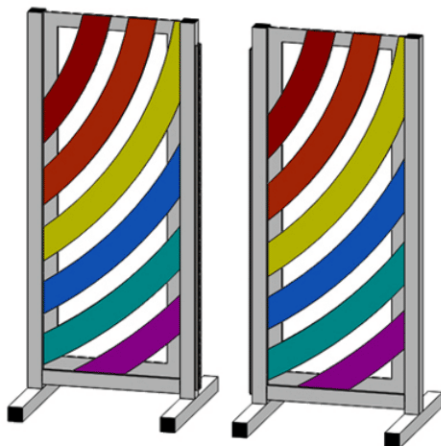

Wings available in two frame sizes: 'Standard' size is 2.5" section and 'Premium' size is 3" section.

All these images are to scale showing the wing frame height at 1.7m x 75cm wide.

The infills can be painted in any colour choice & the frames can be powdercoated in any colour.

Aluminium fabricated wing & frames with a powder coated finish with specialist multiplex material used for the wing infills.

Wings available in two frame sizes: 'Standard' size is 2.5" section and 'Premium' size is 3" section.

All these images are to scale showing the wing frame height at 1.7m x 75cm wide.

The infills can be painted in any colour choice & the frames can be powdercoated in any colour.

All wings are €885.60

GP ALU WOOD - Design 107

GP ALU WOOD - Design 108

GP ALU WOOD - Design 109

GP ALU WOOD - Design 110

GP ALU WOOD - Design 111

GP ALU WOOD - Design 112