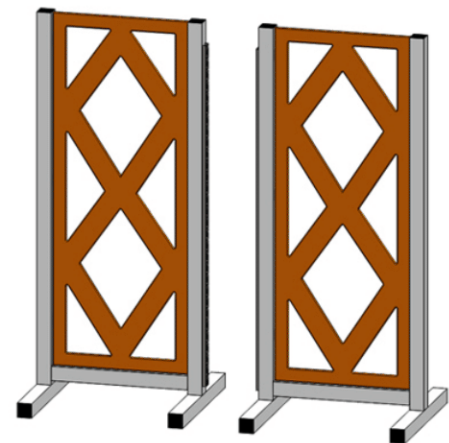

Wings available in two frame sizes: 'Standard' size is 2.5" section and 'Premium' size is 3" section.

All these images are to scale showing the wing frame height at 1.7m x 75cm wide.

The infills can be painted in any colour choice & the frames can be powdercoated in any colour.

Aluminium fabricated wing & frames with a powder coated finish with specialist multiplex material used for the wing infills.

Wings available in two frame sizes: 'Standard' size is 2.5" section and 'Premium' size is 3" section.

All these images are to scale showing the wing frame height at 1.7m x 75cm wide.

The infills can be painted in any colour choice & the frames can be powdercoated in any colour.

All wings are €885.60

GP ALU WOOD - Design 107

GP ALU WOOD - Design 108

GP ALU WOOD - Design 109

GP ALU WOOD - Design 110

GP ALU WOOD - Design 111

GP ALU WOOD - Design 112