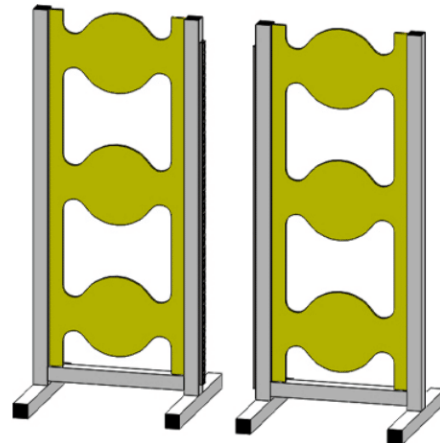

Wings available in two frame sizes: 'Standard' size is 2.5" section and 'Premium' size is 3" section.

All these images are to scale showing the wing frame height at 1.7m x 75cm wide.

The infills can be painted in any colour choice & the frames can be powdercoated in any colour.

All wings are €885.60

GP ALU WOOD - Design 101

GP ALU WOOD - Design 102

GP ALU WOOD - Design 103

GP ALU WOOD - Design 104

GP ALU WOOD - Design 105

GP ALU WOOD - Design 106

GRAND PRIX TRAINING WINGS - ALU WOOD COLLECTION

Aluminium fabricated wing & frames with a powder coated finish with specialist multiplex material used for the wing infills.

Wings available in two frame sizes: 'Standard' size is 2.5" section and 'Premium' size is 3" section.

All these images are to scale showing the wing frame height at 1.7m x 75cm wide.

The infills can be painted in any colour choice & the frames can be powdercoated in any colour.

All wings are €885.60

GP ALU WOOD - Design 107