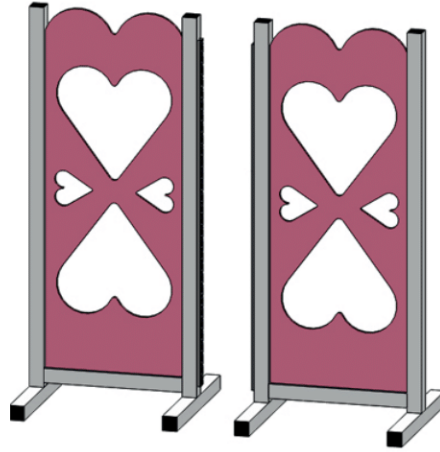

GP ALU WOOD - Design 102