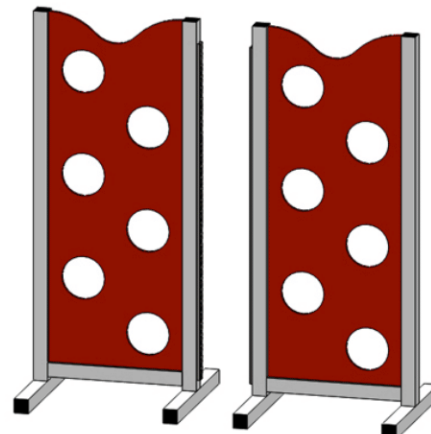

Wings available in two frame sizes: 'Standard' size is 2.5" section and 'Premium' size is 3" section.

All these images are to scale showing the wing frame height at 1.7m x 75cm wide.

The infills can be painted in any colour choice & the frames can be powdercoated in any colour.

All wings are €885.60

GP ALU WOOD - Design 101

GP ALU WOOD - Design 102

GP ALU WOOD - Design 103

GP ALU WOOD - Design 104

GP ALU WOOD - Design 105

GP ALU WOOD - Design 106

GRAND PRIX TRAINING WINGS - ALU WOOD COLLECTION

Aluminium fabricated wing & frames with a powder coated finish with specialist multiplex material used for the wing infills.

Wings available in two frame sizes: 'Standard' size is 2.5" section and 'Premium' size is 3" section.

All these images are to scale showing the wing frame height at 1.7m x 75cm wide.

The infills can be painted in any colour choice & the frames can be powdercoated in any colour.

All wings are €885.60

GP ALU WOOD - Design 107