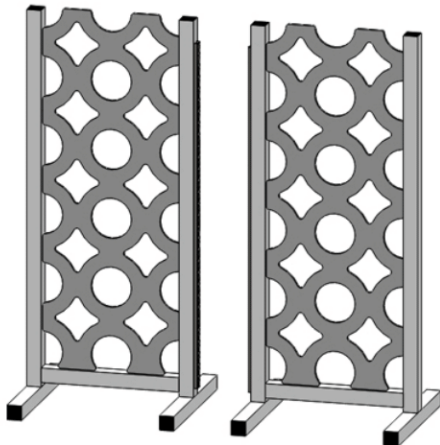

Wings available in two frame sizes: 'Standard' size is 2.5" section and 'Premium' size is 3" section.

All these images are to scale showing the wing frame height at 1.7m x 75cm wide.

The infills can be painted in any colour choice & the frames can be powdercoated in any colour.

Aluminium fabricated wing & frames with a powder coated finish with specialist multiplex material used for the wing infills.

Wings available in two frame sizes: 'Standard' size is 2.5" section and 'Premium' size is 3" section.

All these images are to scale showing the wing frame height at 1.7m x 75cm wide.

The infills can be painted in any colour choice & the frames can be powdercoated in any colour.

All wings are €885.60

GP ALU WOOD - Design 107

GP ALU WOOD - Design 108

GP ALU WOOD - Design 109

GP ALU WOOD - Design 110

GP ALU WOOD - Design 111

GP ALU WOOD - Design 112