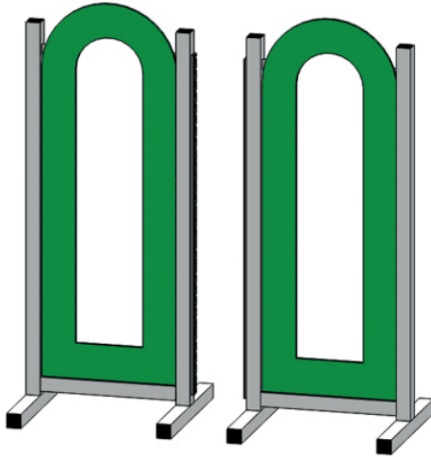

Wings available in two frame sizes: 'Standard' size is 2.5" section and 'Premium' size is 3" section.

All these images are to scale showing the wing frame height at 1.7m x 75cm wide.

The infills can be painted in any colour choice & the frames can be powdercoated in any colour.

Aluminium fabricated wing & frames with a powder coated finish with specialist multiplex material used for the wing infills.

Wings available in two frame sizes: 'Standard' size is 2.5" section and 'Premium' size is 3" section.

All these images are to scale showing the wing frame height at 1.7m x 75cm wide.

The infills can be painted in any colour choice & the frames can be powdercoated in any colour.

All wings are €885.60

GP ALU WOOD - Design 107