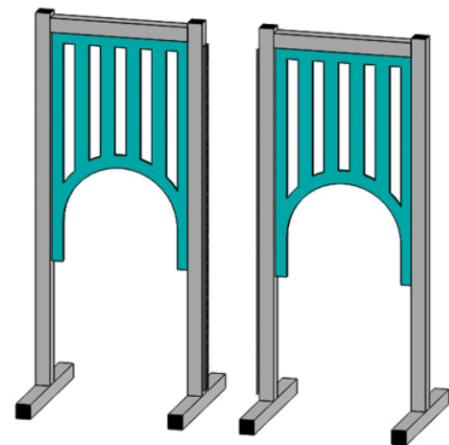

Wings available in two frame sizes: 'Standard' size is 2.5" section and 'Premium' size is 3" section.

All these images are to scale showing the wing frame height at 1.7m x 75cm wide.

The infills can be painted in any colour choice & the frames can be powdercoated in any colour.

Aluminium fabricated wing & frames with a powder coated finish with specialist multiplex material used for the wing infills.

Wings available in two frame sizes: 'Standard' size is 2.5" section and 'Premium' size is 3" section.

All these images are to scale showing the wing frame height at 1.7m x 75cm wide.

The infills can be painted in any colour choice & the frames can be powdercoated in any colour.

All wings are €885.60

GP ALU WOOD - Design 107

GP ALU WOOD - Design 108

GP ALU WOOD - Design 109

GP ALU WOOD - Design 110

GP ALU WOOD - Design 111

GP ALU WOOD - Design 112