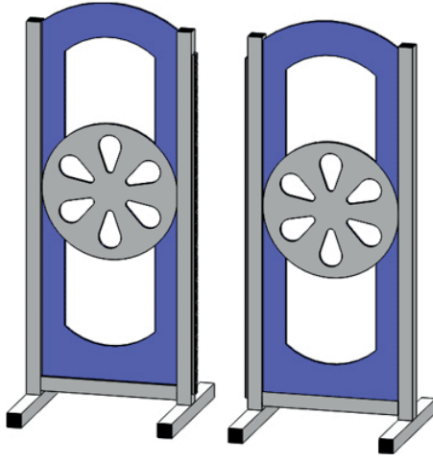

GRAND PRIX TRAINING WINGS - ALU WOOD COLLECTION

Aluminium fabricated wing & frames with a powder coated finish with specialist multiplex material used for the wing infills.

Wings available in two frame sizes: 'Standard' size is 2.5" section and 'Premium' size is 3" section.

All these images are to scale showing the wing frame height at 1.7m x 75cm wide.

The infills can be painted in any colour choice & the frames can be powdercoated in any colour.

All wings are €885.60

GP ALU WOOD - Design 101