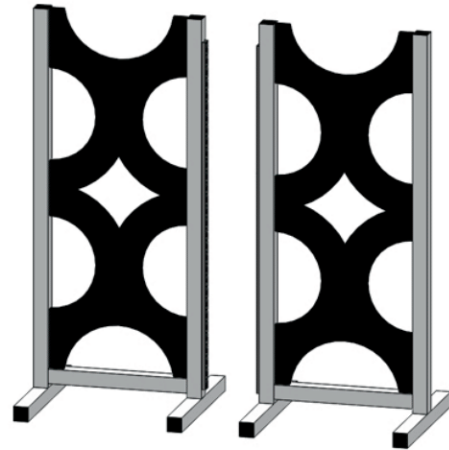

Wings available in two frame sizes: 'Standard' size is 2.5" section and 'Premium' size is 3" section.

All these images are to scale showing the wing frame height at 1.7m x 75cm wide.

The infills can be painted in any colour choice & the frames can be powdercoated in any colour.

Aluminium fabricated wing & frames with a powder coated finish with specialist multiplex material used for the wing infills.

Wings available in two frame sizes: 'Standard' size is 2.5" section and 'Premium' size is 3" section.

All these images are to scale showing the wing frame height at 1.7m x 75cm wide.

The infills can be painted in any colour choice & the frames can be powdercoated in any colour.

All wings are €885.60

GP ALU WOOD - Design 107