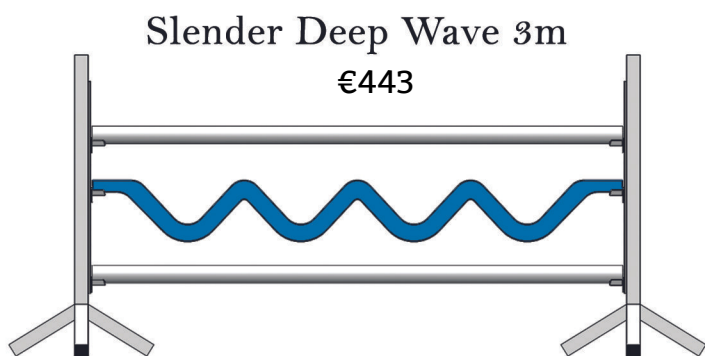

WAVY PLANKS

Contact us:
0838305785
info@equissentials.eu
www.equissentials.eu

WAVY PLANKS

Multi Wave Skinny 1.5m

€140.50

Total height 20cm

Total profile depth 15cm

Multi Wave 3m

€295.20

Total height 22cm

Total profile depth 17cm

Slender Deep Wave 3m

€443

Total height 35cm

Total profile depth 11cm

WAVY PLANKS