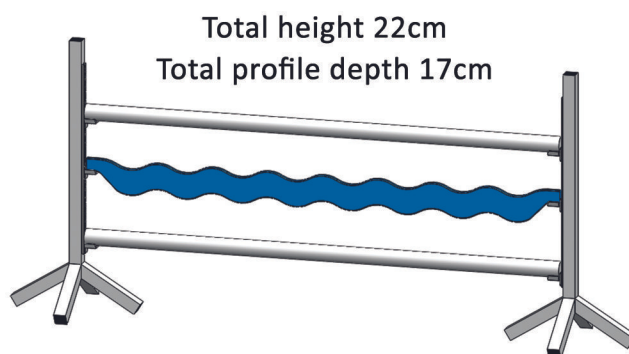

WAVY PLANKS

Contact us:
0838305785
info@equissentials.eu
www.equissentials.eu

WAVY PLANKS

Multi Wave Skinny 1.5m

€140.50

Total height 20cm

Total profile depth 15cm

Multi Wave 3m

€295.20

Total height 22cm

Total profile depth 17cm

Slender Deep Wave 3m

€443

Total height 35cm

Total profile depth 11cm

WAVY PLANKS