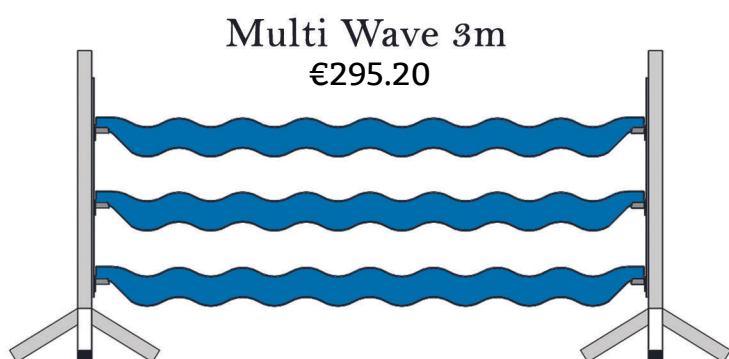

WAVY PLANKS

Contact us:
0838305785
info@equissentials.eu
www.equissentials.eu

WAVY PLANKS

Multi Wave Skinny 1.5m

€140.50

Total height 20cm

Total profile depth 15cm

Multi Wave 3m

€295.20

Total height 22cm

Total profile depth 17cm

Slender Deep Wave 3m

€443

Total height 35cm

Total profile depth 11cm

WAVY PLANKS