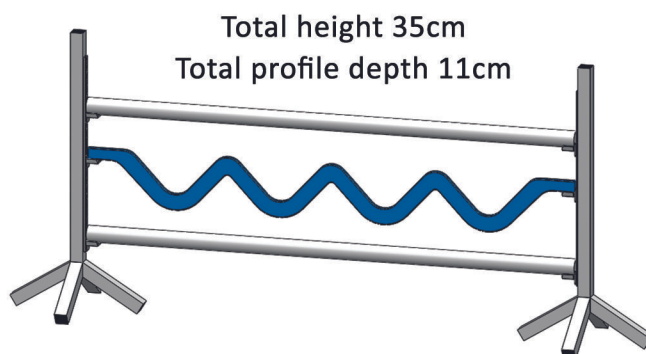

€295.20

Total height 22cm

Total profile depth 17cm

Slender Deep Wave 3m

€443

Total height 35cm

Total profile depth 11cm

WAVY PLANKS