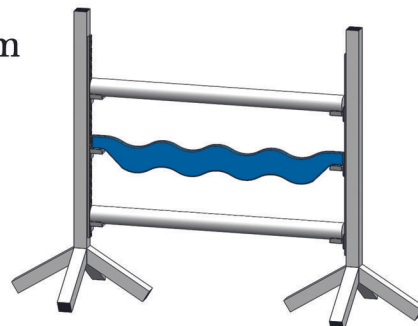

WAVY PLANKS

Contact us:
0838305785
info@equissentials.eu
www.equissentials.eu

WAVY PLANKS

Multi Wave Skinny 1.5m

€140.50

Total height 20cm

Total profile depth 15cm

Multi Wave 3m

€295.20

Total height 22cm

Total profile depth 17cm

Slender Deep Wave 3m

€443

Total height 35cm

Total profile depth 11cm

WAVY PLANKS