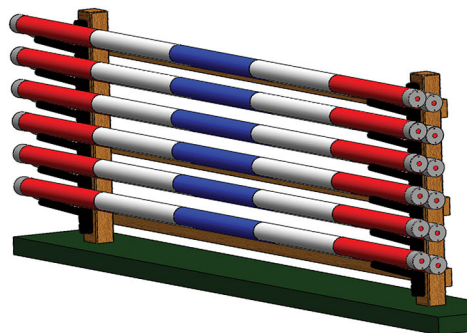

POLE RACK - Holds 12 poles

€199.50