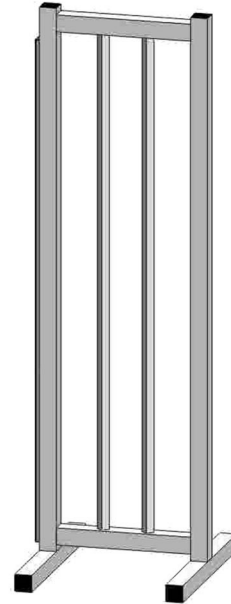

**ALUMINIUM BUDGET
TRAINING WINGS**

Contact us:
0838305785
info@equissentials.eu
www.equissentials.eu

ALUMINIUM BUDGET TRAINING WINGS

Manufactured from a smaller section frame size compared to our Premium Range, this budget range is manufactured from 2" section offering a cheaper alternative that's equivalent to other sellers. Ensuring the identical highest quality fabricated product throughout our entire Aluminium range.

STAND WING
Natural €220
Coated €260

SQUARE 01
€500

SLOPE 01 €500

SLOPE 02 €500

Full wings are fitted with galvanised key hole tracking and a powder coated finish
2" main frame size x 1.7m (h) x 60cm (w)

Any RAL Colours available in these Aluminium Training Wings