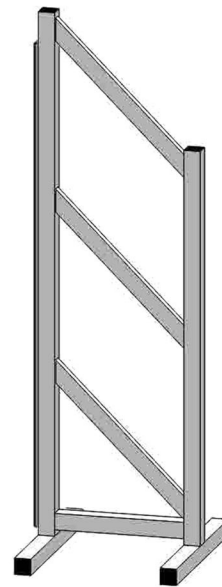

**ALUMINIUM BUDGET
TRAINING WINGS**

Contact us:
0838305785
info@equissentials.eu
www.equissentials.eu

ALUMINIUM BUDGET TRAINING WINGS

Manufactured from a smaller section frame size compared to our Premium Range, this budget range is manufactured from 2" section offering a cheaper alternative that's equivalent to other sellers. Ensuring the identical highest quality fabricated product throughout our entire Aluminium range.

STAND WING
Natural €220
Coated €260

SQUARE 01
€500

SLOPE 01 €500

SLOPE 02 €500

Full wings are fitted with galvanised key hole tracking and a powder coated finish
2" main frame size x 1.7m (h) x 60cm (w)

Any RAL Colours available in these Aluminium Training Wings