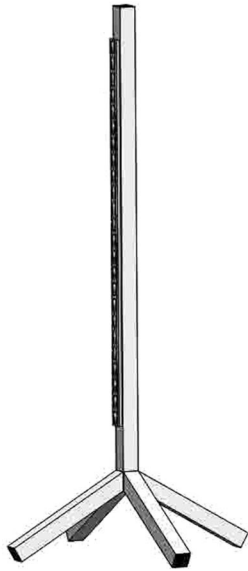

**ALUMINIUM BUDGET
TRAINING WINGS**

Contact us:
0838305785
info@equissentials.eu
www.equissentials.eu

ALUMINIUM BUDGET TRAINING WINGS

Manufactured from a smaller section frame size compared to our Premium Range, this budget range is manufactured from 2" section offering a cheaper alternative that's equivalent to other sellers. Ensuring the identical highest quality fabricated product throughout our entire Aluminium range.

STAND WING
Natural €220
Coated €260

SQUARE 01
€500

SLOPE 01 €500

SLOPE 02 €500

Full wings are fitted with galvanised key hole tracking and a powder coated finish
2" main frame size x 1.7m (h) x 60cm (w)

Any RAL Colours available in these Aluminium Training Wings