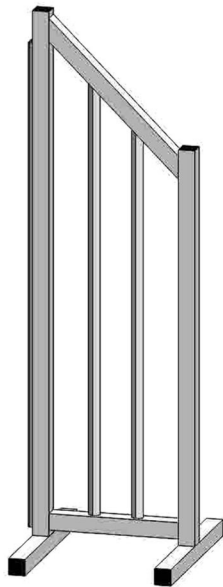

**ALUMINIUM BUDGET
TRAINING WINGS**

Contact us:
0838305785
info@equissentials.eu
www.equissentials.eu

ALUMINIUM BUDGET TRAINING WINGS

Manufactured from a smaller section frame size compared to our Premium Range, this budget range is manufactured from 2" section offering a cheaper alternative that's equivalent to other sellers. Ensuring the identical highest quality fabricated product throughout our entire Aluminium range.

STAND WING
Natural €220
Coated €260

SQUARE 01
€500

SLOPE 01 €500

SLOPE 02 €500

Full wings are fitted with galvanised key hole tracking and a powder coated finish
2" main frame size x 1.7m (h) x 60cm (w)

Any RAL Colours available in these Aluminium Training Wings